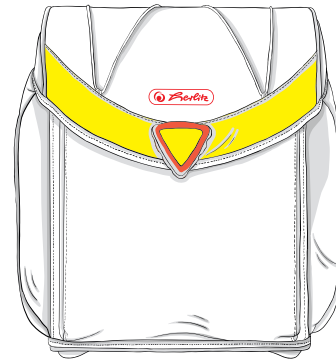

Modeloverview Schoolbags 2017

herlitz Motion

Special back panel system	fully adjustable, innovative back panel system ergoActive®
Ergonomically shaped, breathable back padding	✓
Adjustable shoulder straps	✓ adjustable at two points
Adjustable chest straps	✓
Detachable waist belt	✓
3M™ Scotchlite™ Reflective material	✓
Fluorescent material in neon colors	✓
Fidlock® Magnet lock	✓
Click-in lock	
Stable bottom plate	✓
Waterproof finish	✓
Main compartment with a separate compartment for books	✓
2 side pockets	✓
Front compartment	
Empty weight	approx. 1,0 kg
Volume	approx. 18 l
Exterior Dimensions	Height 41 cm Width 28 cm Depth 20 cm

herlitz Flexi

Special back panel system	Innovative back panel system Ergo ES® System adjustable in 3 heights
Ergonomically shaped, breathable back padding	✓
Adjustable shoulder straps	✓ adjustable at two points
Adjustable chest straps	✓
Detachable waist belt	✓
3M™ Scotchlite™ Reflective material	✓
Fluorescent material in neon colors	
Fidlock® Magnet lock	✓ with a reflector
Click-in lock	
Stable bottom plate	✓
Waterproof finish	✓
Main compartment with a separate compartment for books	✓
2 side pockets	✓
Front compartment	✓ two front compartments
Empty weight	approx. 1.2 kg
Volume	approx. 15 l (expandable to 18 l)
Exterior Dimensions	Height 39 cm Width 36 cm Depth 22 cm

herlitz Midi

Special back panel system	
Ergonomically shaped, breathable back padding	✓
Adjustable shoulder straps	✓ adjustable at two points
Adjustable chest straps	
Detachable waist belt	
3M™ Scotchlite™ Reflective material	✓
Fluorescent material in neon colors	✓
Fidlock® Magnet lock	
Click-in lock	✓ with a reflector
Stable bottom plate	✓
Waterproof finish	✓
Main compartment with a separate compartment for books	✓
2 side pockets	✓
Front compartment	✓
Empty weight	approx. 1.1 kg
Volume	approx. 16 l
Exterior Dimensions	Height 38 cm Width 37 cm Depth 22 cm