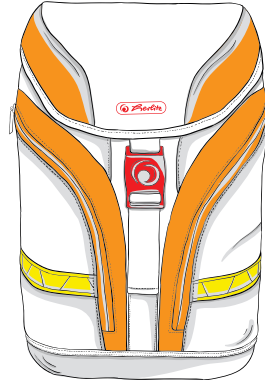

Modeloverview Schoolbags 2017

herlitz Motion

Special back panel system	fully adjustable, innovative back panel system ergoActive®
Ergonomically shaped, breathable back padding	✓
Adjustable shoulder straps	✓ adjustable at two points
Adjustable chest straps	✓
Detachable waist belt	✓
3M™ Scotchlite™ Reflective material	✓
Fluorescent material in neon colors	✓
Fidlock® Magnet lock	✓
Click-in lock	
Stable bottom plate	✓
Waterproof finish	✓
Main compartment with a separate compartment for books	✓
2 side pockets	✓
Front compartment	
Empty weight	approx. 1,0 kg
Volume	approx. 18 l
Exterior Dimensions	Height 41 cm Width 28 cm Depth 20 cm

herlitz Flexi

Special back panel system	Innovative back panel system Ergo ES® System adjustable in 3 heights
Ergonomically shaped, breathable back padding	✓
Adjustable shoulder straps	✓ adjustable at two points
Adjustable chest straps	✓
Detachable waist belt	✓
3M™ Scotchlite™ Reflective material	✓
Fluorescent material in neon colors	
Fidlock® Magnet lock	✓ with a reflector
Click-in lock	
Stable bottom plate	✓
Waterproof finish	✓
Main compartment with a separate compartment for books	✓
2 side pockets	✓
Front compartment	✓ two front compartments
Empty weight	approx. 1.2 kg
Volume	approx. 15 l (expandable to 18 l)
Exterior Dimensions	Height 39 cm Width 36 cm Depth 22 cm

herlitz Midi

Special back panel system	
Ergonomically shaped, breathable back padding	✓
Adjustable shoulder straps	✓ adjustable at two points
Adjustable chest straps	
Detachable waist belt	
3M™ Scotchlite™ Reflective material	✓
Fluorescent material in neon colors	✓
Fidlock® Magnet lock	
Click-in lock	✓ with a reflector
Stable bottom plate	✓
Waterproof finish	✓
Main compartment with a separate compartment for books	✓
2 side pockets	✓
Front compartment	✓
Empty weight	approx. 1.1 kg
Volume	approx. 16 l
Exterior Dimensions	Height 38 cm Width 37 cm Depth 22 cm