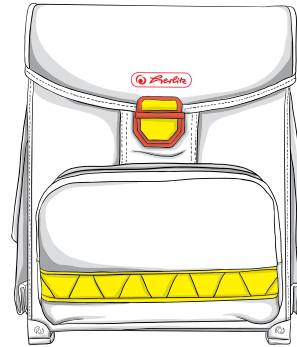

herlitz Smart

Special back panel system	
Ergonomically shaped, breathable back padding	✓
Adjustable shoulder straps	✓
Adjustable chest straps	
Detachable waist belt	
3M™ Scotchlite™ Reflective material	✓
Fluorescent material in neon colors	
Fidlock® Magnet lock	✓
Click-in lock	
Stable bottom plate	✓
Waterproof finish	✓
Main compartment with a separate compartment for books	✓
2 side pockets	✓
Front compartment	✓
Empty weight	approx. 1.0 kg
Volume	approx. 13 l
Exterior Dimensions	Height 38 cm Width 30 cm Depth 21 cm