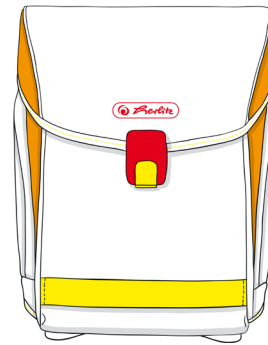

Modeloverview Schoolbags 2017

herlitz Motion

Special back panel system	fully adjustable, innovative back panel system ergoActive®
Ergonomically shaped, breathable back padding	✓
Adjustable shoulder straps	✓ adjustable at two points
Adjustable chest straps	✓
Detachable waist belt	✓
3M™ Scotchlite™ Reflective material	✓
Fluorescent material in neon colors	✓
Fidlock® Magnet lock	✓
Click-in lock	
Stable bottom plate	✓
Waterproof finish	✓
Main compartment with a separate compartment for books	✓
2 side pockets	✓
Front compartment	
Empty weight	approx. 1,0 kg
Volume	approx. 18 l
Exterior Dimensions	Height 41 cm Width 28 cm Depth 20 cm

herlitz Flexi

Special back panel system	Innovative back panel system Ergo ES® System adjustable in 3 heights
Ergonomically shaped, breathable back padding	✓
Adjustable shoulder straps	✓ adjustable at two points
Adjustable chest straps	✓
Detachable waist belt	✓
3M™ Scotchlite™ Reflective material	✓
Fluorescent material in neon colors	
Fidlock® Magnet lock	✓ with a reflector
Click-in lock	
Stable bottom plate	✓
Waterproof finish	✓
Main compartment with a separate compartment for books	✓
2 side pockets	✓
Front compartment	✓ two front compartments
Empty weight	approx. 1.2 kg
Volume	approx. 15 l (expandable to 18 l)
Exterior Dimensions	Height 39 cm Width 36 cm Depth 22 cm

herlitz Midi

Special back panel system	
Ergonomically shaped, breathable back padding	✓
Adjustable shoulder straps	✓ adjustable at two points
Adjustable chest straps	
Detachable waist belt	
3M™ Scotchlite™ Reflective material	✓
Fluorescent material in neon colors	✓
Fidlock® Magnet lock	
Click-in lock	✓ with a reflector
Stable bottom plate	✓
Waterproof finish	✓
Main compartment with a separate compartment for books	✓
2 side pockets	✓
Front compartment	✓
Empty weight	approx. 1.1 kg
Volume	approx. 16 l
Exterior Dimensions	Height 38 cm Width 37 cm Depth 22 cm