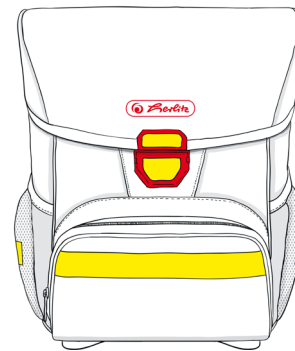

herlitz Flexi

Special back panel system	Innovative back panel system Ergo ES® System adjustable in 3 heights
Ergonomically shaped, breathable back padding	✓
Adjustable shoulder straps	✓ adjustable at two points
Adjustable chest straps	✓
Detachable waist belt	✓
3M™ Scotchlite™ Reflective material	✓
Fluorescent material in neon colors	
Fidlock® Magnet lock	✓ with a reflector
Click-in lock	
Stable bottom plate	✓
Waterproof finish	✓
Main compartment with a separate compartment for books	✓
2 side pockets	✓
Front compartment	✓ two front compartments
Empty weight	approx. 1.2 kg
Volume	approx. 15 l (expandable to 18 l)
Exterior Dimensions	Height 39 cm Width 36 cm Depth 22 cm

herlitz Midi

Special back panel system	
Ergonomically shaped, breathable back padding	✓
Adjustable shoulder straps	✓ adjustable at two points
Adjustable chest straps	
Detachable waist belt	
3M™ Scotchlite™ Reflective material	✓
Fluorescent material in neon colors	✓
Fidlock® Magnet lock	
Click-in lock	✓ with a reflector
Stable bottom plate	✓
Waterproof finish	✓
Main compartment with a separate compartment for books	✓
2 side pockets	✓
Front compartment	✓
Empty weight	approx. 1.1 kg
Volume	approx. 16 l
Exterior Dimensions	Height 38 cm Width 37 cm Depth 22 cm

herlitz Loop

Special back panel system	
Ergonomically shaped, breathable back padding	✓
Adjustable shoulder straps	✓
Adjustable chest straps	
Detachable waist belt	
3M™ Scotchlite™ Reflective material	✓
Fluorescent material in neon colors	
Fidlock® Magnet lock	
Click-in lock	✓ with a reflector
Stable bottom plate	✓
Waterproof finish	✓
Main compartment with a separate compartment for books	✓
2 side pockets	✓
Front compartment	✓
Empty weight	approx. 890 g
Volume	approx. 15 l
Exterior Dimensions	Height 37 cm Width 31 cm Depth 22 cm